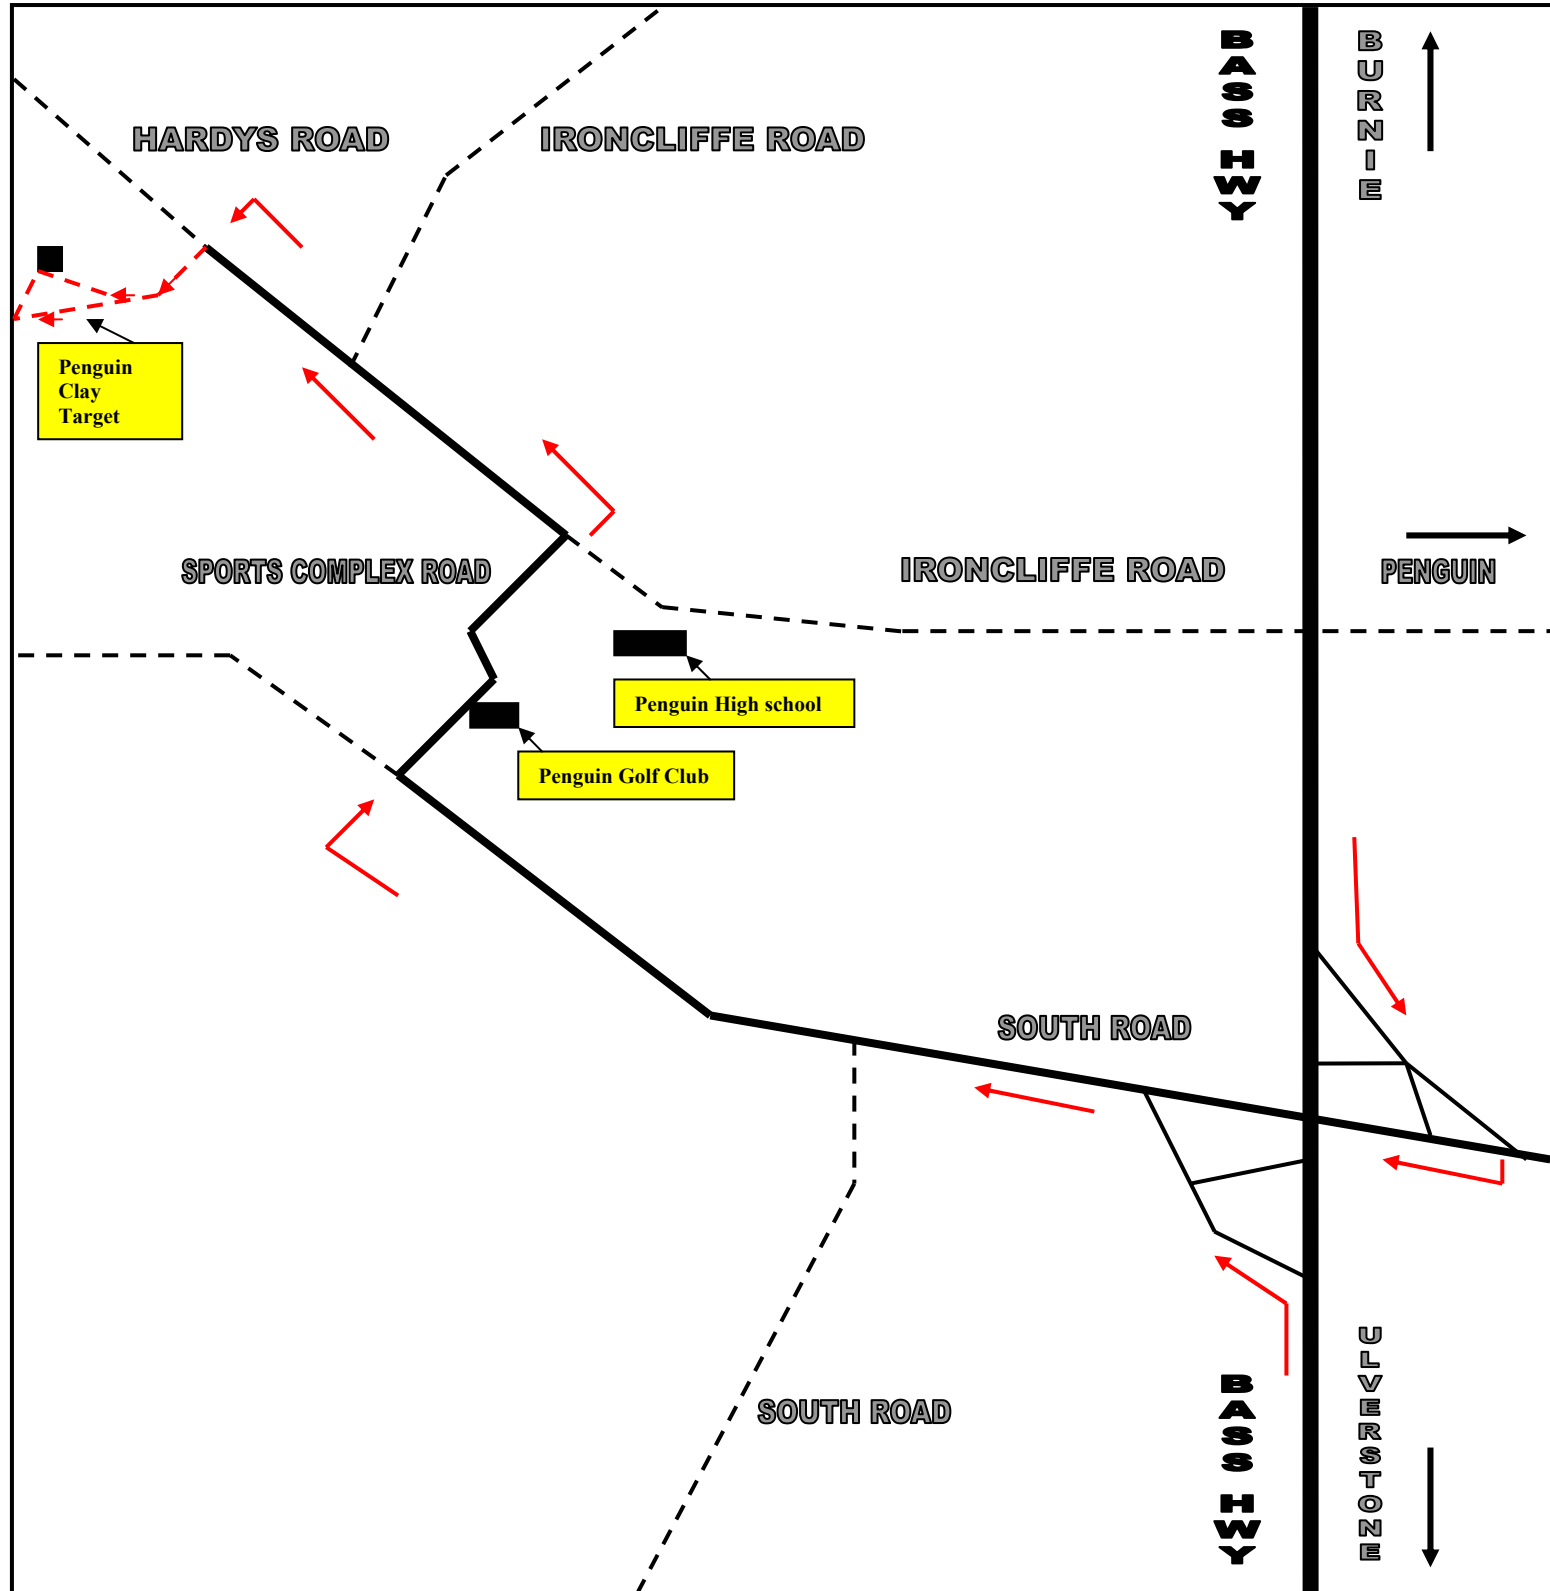

Penguin Clay Club Location- Dial Range Sporting Complex.

Not to scale

Follow **RED ARROWS** →

- From South Road overpass travel 500m.
- Turn Right up Sports Complex Road for 800m
- Turn Left on to Ironcliffe Road for 1.2km.
- At 'Y' intersection turn Left on to Hardys Road.
- 50m on left hand side is gravel road. (Large sign and **RED FLAG** at entrance to range)
- Follow gravel road up hill to club house.
- Road is one way so please follow all signs